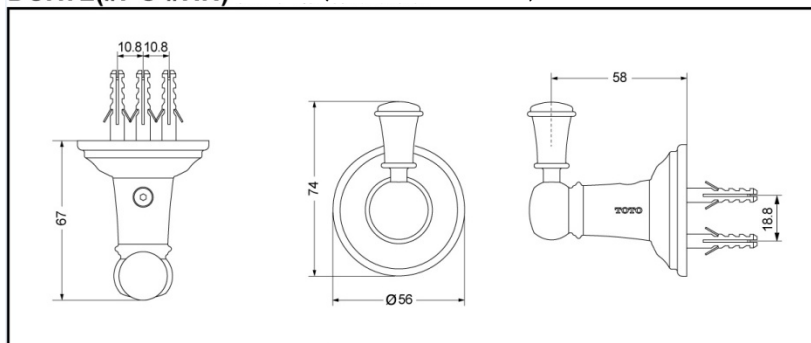

DSH72(chromium)
DSH72#PG(gold)
DSH72#HN(brushed nickel)

DSH72
DSH72#PG
DSH72#HN

FEATURES

- Elegant appearance.
- East to install and use.
- High price performance.

DSH72(#PG #HN) Hook (GUINEVERE series)

*TOTO(CHINA) CO.,LTD. All rights reserved.

SPECIFICS

Size: 67*56*74mm

OTHERS

Series: GUINEVERE series