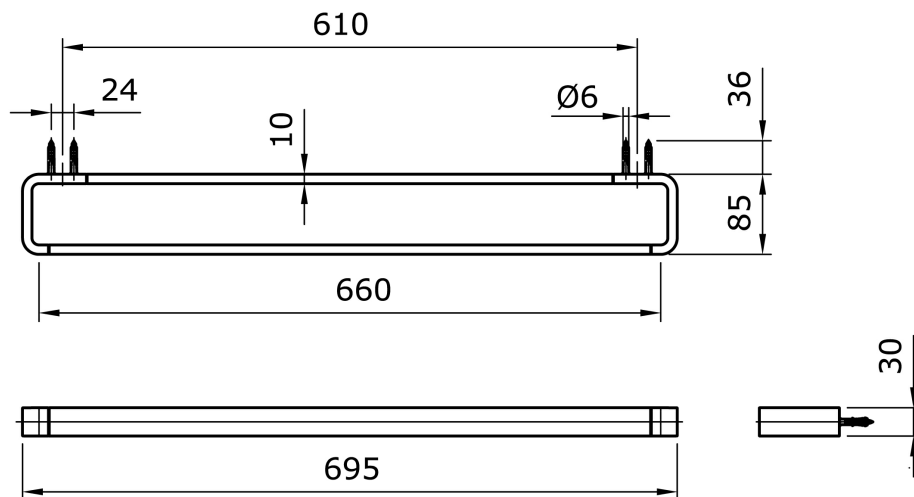

TX701AM

IDR 1,810,000.00

Towel Bar

L: 660mm

Some products may not be available in your area

Prices indicated are manufacturer's suggested retail price, prices may change anytime without notice.

Please check with your nearest reseller for updated prices.

Prices shown for lavatory does not include faucet.