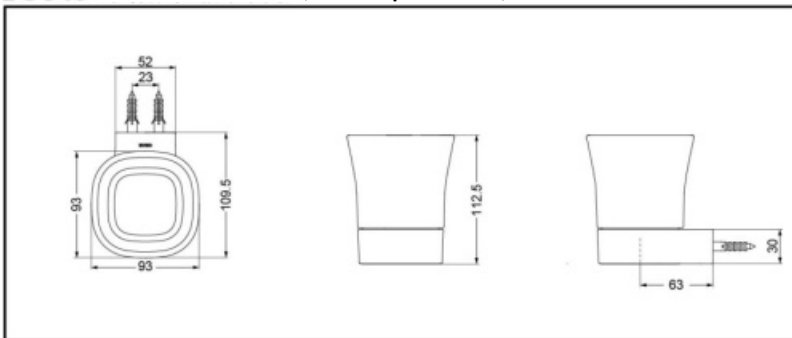

DSC43 Tumbler Holder (Urbanique Series)

*TOTO(CHINA) CO.,LTD. All rights reserved.

SPECIFICS

Size: 93*110*113mm

OTHERS

Series: Urbanique Series