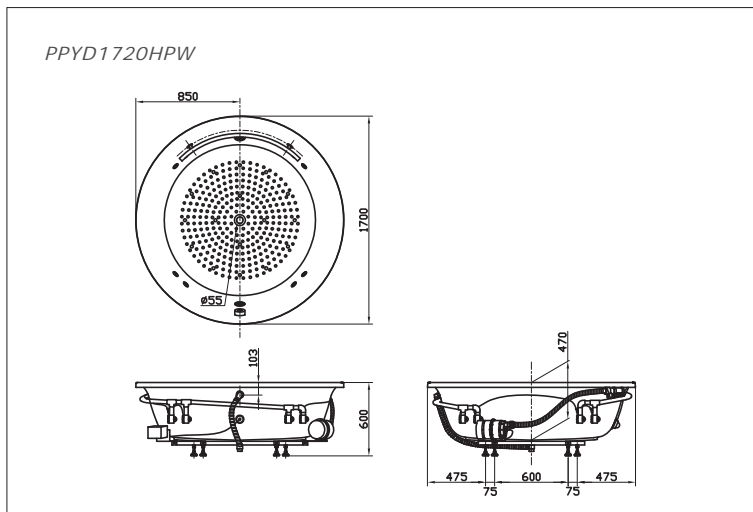

Non-Apron Bathtub

PPYD1720HPW

PPYD1720HPW/PW
PPYK1720HPW/PW
PPYB1720HPW/PW
PPY1720HPW/PW

Features

Luxuriously deep bathing well
 Colored isinglass coating,
 creating various shine of Pearl
 luster effect (expect white color)
 Air-Jet caress your body gently
 and passionately
 Surging massage whirlpool, more
 comfortable
 Slip-resistant surface
 Handgrips on 1 side,
 considerate and delicate
 Unique head rest,relaxing for bath

Specifications

Size : 1700X1700X600
Material : "Pearl" Acrylic
 Artificial Marble
Pop-up Waste : Included

Parts description

PPYD1720HPW
 "Pearl" Acrylic Artificial Marble
 Non-Apron Bathtub
 w/Whirlpool w/Air-Jet w/Hand-Grips