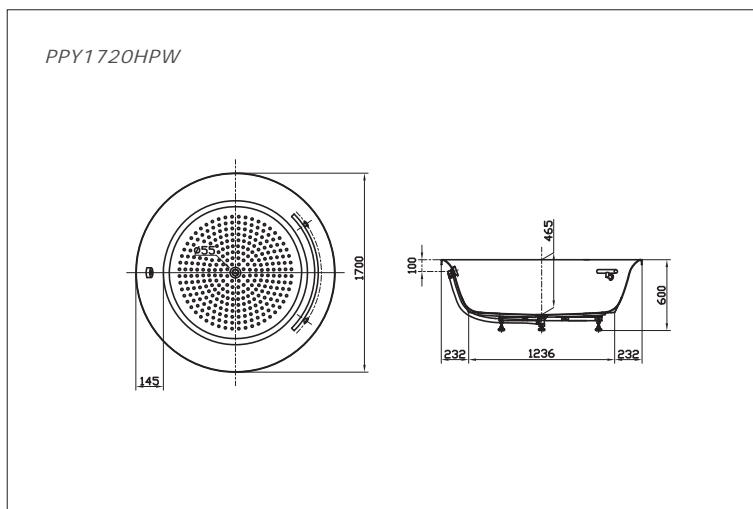

Non-Apron Bathtub

PPYD1720HPW

PPYD1720HPW/PW
PPYK1720HPW/PW
PPYB1720HPW/PW
PPY1720HPW/PW

Features

Luxuriously deep bathing well
 Colored isinglass coating,
 creating various shine of Pearl
 luster effect (expect white color)
 Air-Jet caress your body gently
 and passionately
 Surging massage whirlpool, more
 comfortable
 Slip-resistant surface
 Handgrips on 1 side,
 considerate and delicate
 Unique head rest,relaxing for bath

Specifications

Size : 1700X1700X600
Material : "Pearl" Acrylic
 Artificial Marble
Pop-up Waste : Included

Parts description

PPYD1720HPW
 "Pearl" Acrylic Artificial Marble
 Non-Apron Bathtub
 w/Whirlpool w/Air-Jet w/Hand-Grips