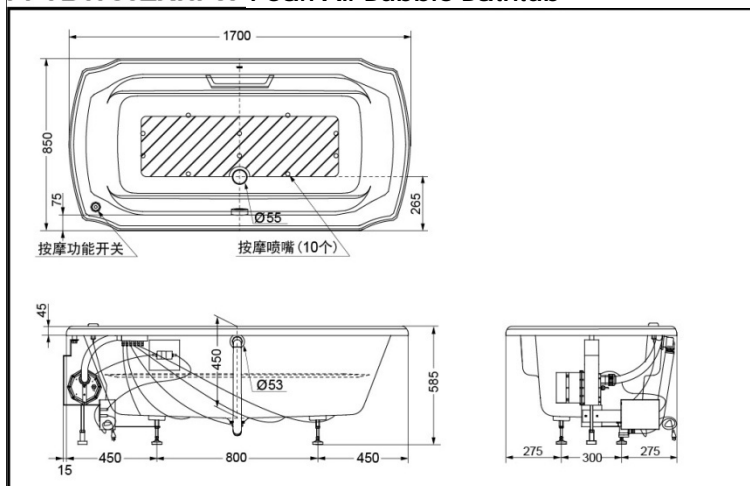

PPYB1730ZRHPW Pearl Air Bubble Bathtub

*TOTO(CHINA) CO.,LTD. All rights reserved.