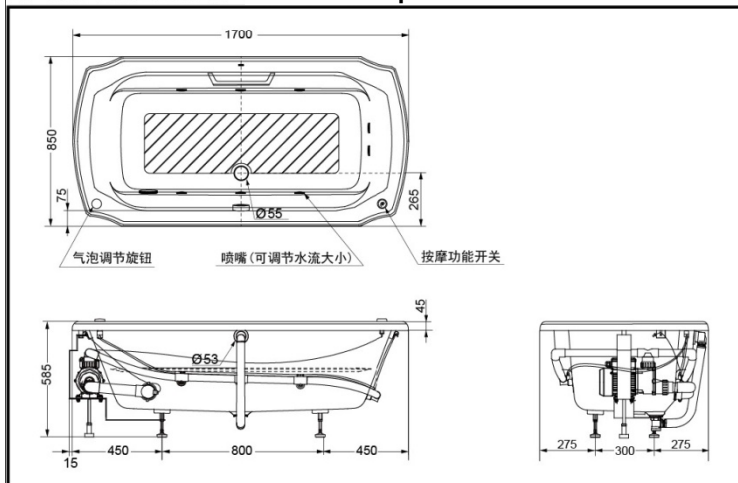

PPYK1730ZLHPW Pearl Whirlpool Bathtub