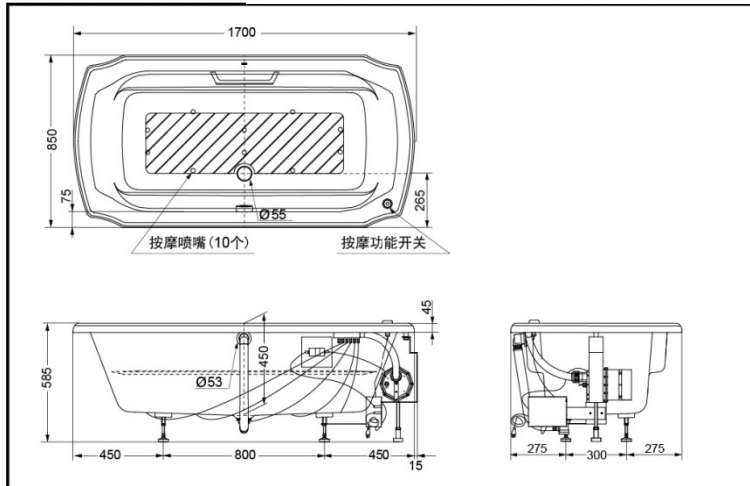

PPYB1730ZLHPW Pearl Air Bubble Bathtub