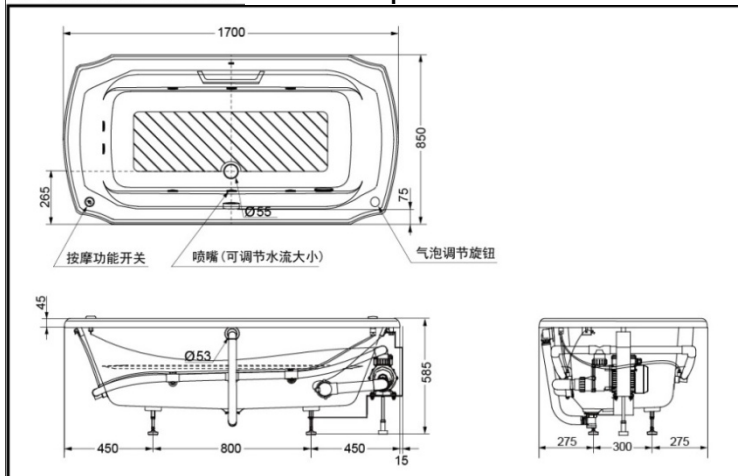

PPYK1730ZRHPW Pearl Whirlpool Bathtub

*TOTO(CHINA) CO.,LTD. All rights reserved.

TOTO(CHINA) CO.,LTD. www.toto.com.cn

SPECIFICS

Size : 1700*850*585mm

OTHERS

Series : GUINEVERE