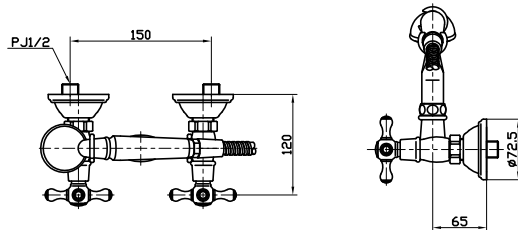

Curio Shower Set

TX416SCN
TX416SCNGC
TX416SCLN
TX416SCLNGC

TX416SCN

HANDLE VARIATIONS

cross handle

cross handle gold

lever handle

lever handle gold

TX416SCN

TX416SCLN

Features

- Durable finishes
- Brass valve bodies
- Ceramic disk valve cartridge for drip-free performance

Specifications

Water Pressure : 0.05MPa~0.75MPa
 Finish : Nickel Chrome

Parts description

- **TX416SCN**
Cross handle Shower Set
- **TX416SCNGC**
Cross handle Shower Set
(Gold & Chrome combination)
- **TX416SCLN**
Lever handle Shower Set
- **TX416SCLNGC**
Lever handle Shower Set
(Gold & Chrome combination)