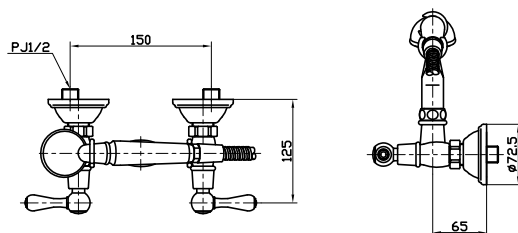

Curio Shower Set

TX416SCN
TX416SCNGC
TX416SCLN
TX416SCLNGC

TX416SCN

HANDLE VARIATIONS

cross handle

cross handle gold

lever handle

lever handle gold

TX416SCN

TX416SCLN

Features

- Durable finishes
- Brass valve bodies
- Ceramic disk valve cartridge for drip-free performance

Specifications

Water Pressure : 0.05MPa~0.75MPa
 Finish : Nickel Chrome

Parts description