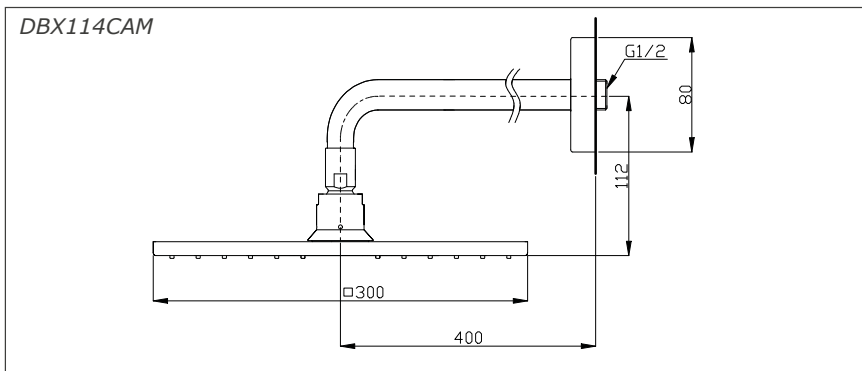

# TOTO | SHOWER FITTINGS

Aerial Fixed Shower Head

**DBX114CAM**  
**DBX114-1CAM**

## Specifications

Finish : Nickel Chrome

Size : 300 x 300 mm

DBX114CAM

DBX114-1CAM

## Parts Description

- **DBX114CAM**  
Aerial Fixed Shower Head  
(Wall Type)

- **DBX114-1CAM**  
Aerial Fixed Shower Head  
(Ceiling Type)

Please consult a TOTO representative for details