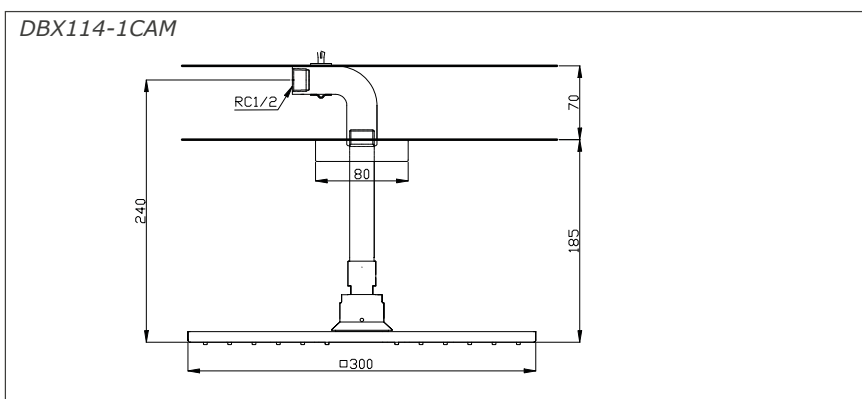

# TOTO | SHOWER FITTINGS

Aerial Fixed Shower Head

**DBX114CAM**  
**DBX114-1CAM**

## Specifications

Finish : Nickel Chrome

Size : 300 x 300 mm

DBX114CAM

DBX114-1CAM

## Parts Description

- **DBX114CAM**  
Aerial Fixed Shower Head  
(Wall Type)

- **DBX114-1CAM**  
Aerial Fixed Shower Head  
(Ceiling Type)

Please consult a TOTO representative for details