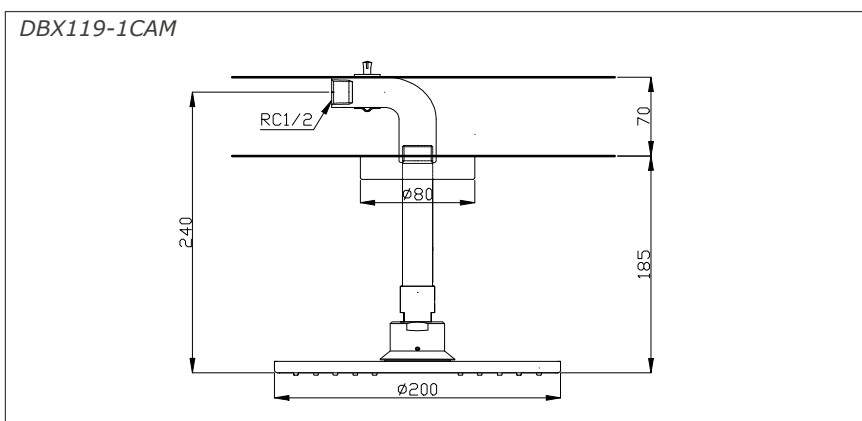

TOTO | SHOWER FITTINGS

Aerial Fixed Shower Head

DBX119CAM
DBX119-1CAM

Features

- **Aerial Pulse**
Aerated water with a pulsating function

Less water to produce a voluminous flow of water regardless of the showerhead size

DBX119CAM

DBX119-1CAM

Specifications

Finish : Nickel Chrome

Size : \varnothing 200mm

Parts Description

- **DBX119CAM**
Aerial Fixed Shower Head
(Wall Type)

- **DBX119-1CAM**
Aerial Fixed Shower Head
(Ceiling Type)