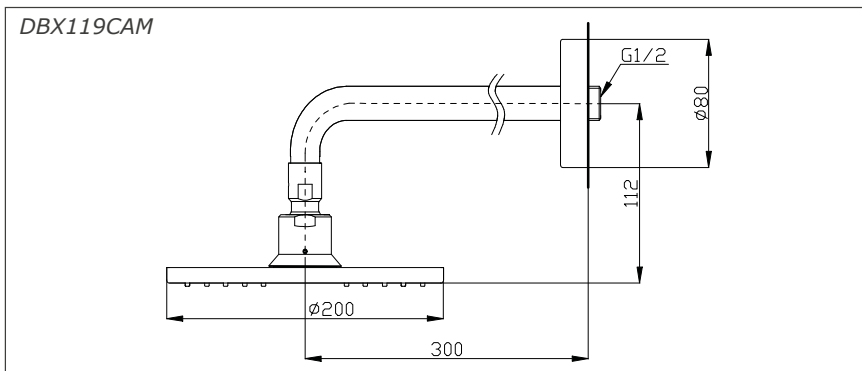

TOTO | SHOWER FITTINGS

Aerial Fixed Shower Head

DBX119CAM
DBX119-1CAM

Features

- **Aerial Pulse**
Aerated water with a pulsating function

Less water to produce a voluminous flow of water regardless of the showerhead size

DBX119CAM

DBX119-1CAM

Specifications

Finish : Nickel Chrome

Size : \varnothing 200mm

Parts Description

- **DBX119CAM**
Aerial Fixed Shower Head
(Wall Type)

- **DBX119-1CAM**
Aerial Fixed Shower Head
(Ceiling Type)