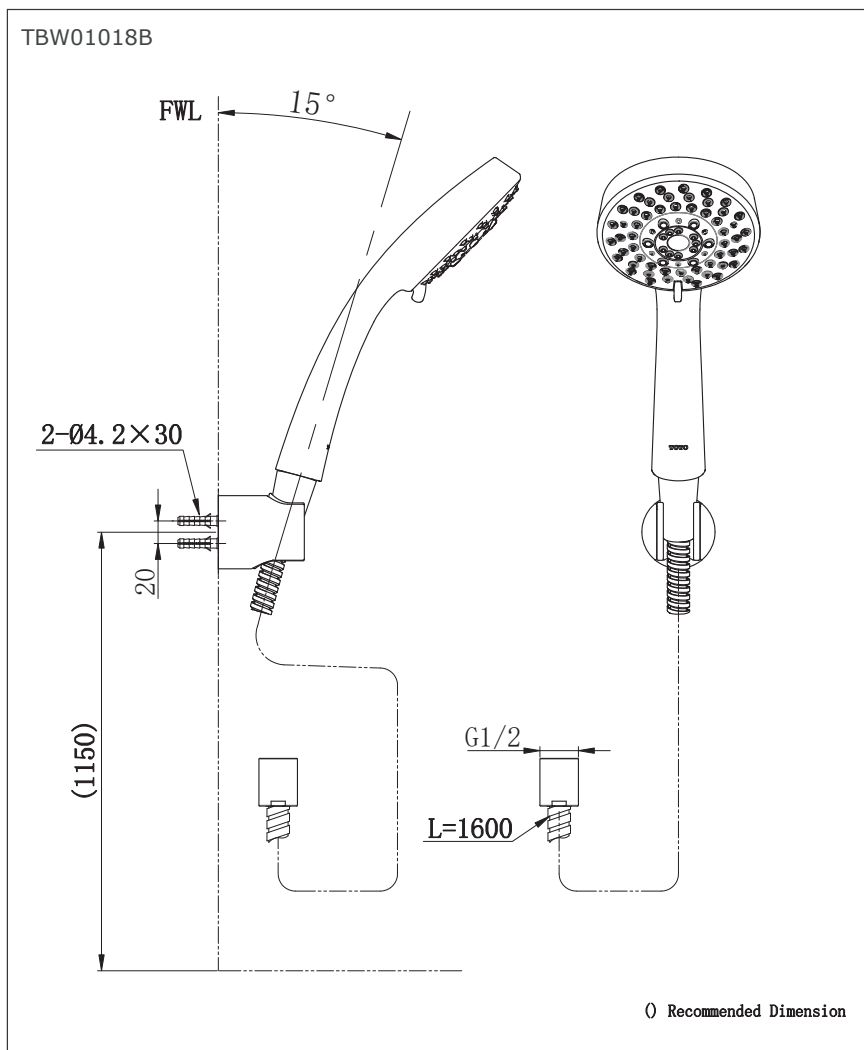

*L Selection Shower
Hand Shower
(Multi mode with hanger and hose)*

Features

- Gorgeous and Smart Design Concept

Specifications

- Finish* : Chrome
- Material* : ABS Plastic (Shower)
- Shape* : Round

Parts Description

- **TBW01018B**
Hand Shower
(Multi mode with hanger and hose)

Please consult a TOTO representative for details

Flow Rate