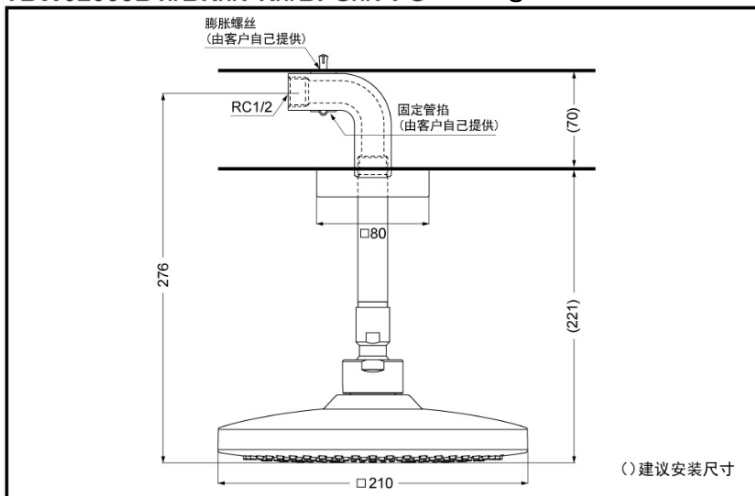

TOTO

Ceiling-Mount Shower Head

TBW02003B1#BN
TBW02003B1#PN
TBW02003B1#BFG
TBW02003B1#PFG

FEATURES

- Elegant appearance.
- Beautiful curves reveal elegant taste.
- Comfort shower and easy usage.

SPECIFICS

Size: 210X210mm

Water Inlet Requirement :
0.05MPa (Dynamic
Pressure) ~ 0.75MPa (Static
Pressure)

Water Efficiency : Grade 3

TBW02003B1
TBW02003B1#BN/#PN/#BFG/#PFG Ceiling-Mount Shower Head

*TOTO(CHINA) CO.,LTD. All rights reserved.