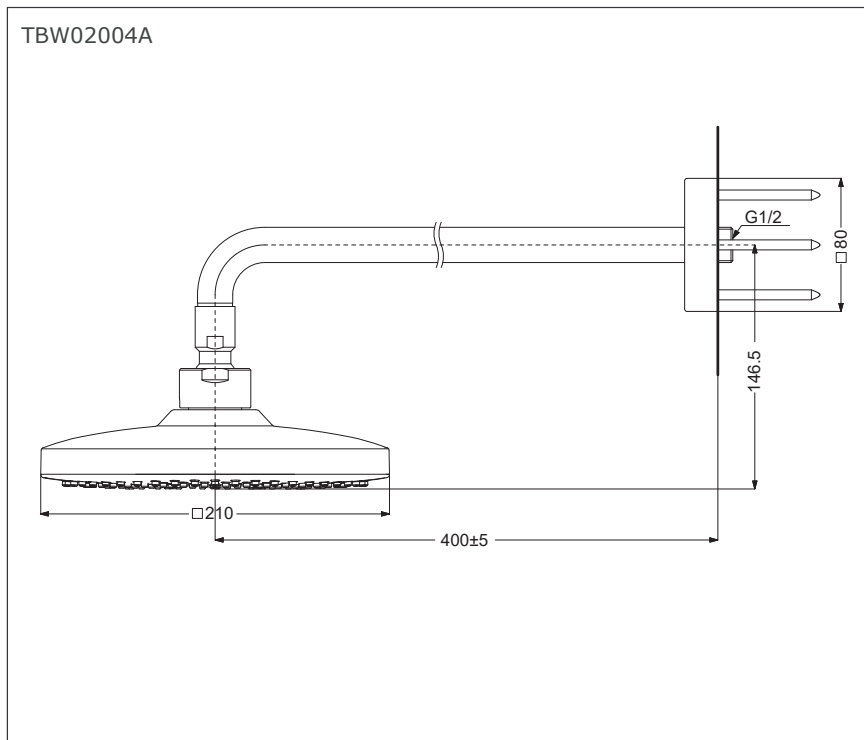

### Features

- 2 mode functions, Square shape over head shower (Comfort Wave & Warm Spa)
- Safety with anti-drop mechanism

### Specifications

- Finish* : Chrome
- Material* : ABS Plastic (Shower)
- Water Pressure* : 0.05 ~ 1.0 Mpa
- Dimension* : □220mm
- Shape* : Square

### Parts Description

- **TBW02004A**  
Over Head Shower  
(2 mode with pipe)

Please consult a TOTO representative for details