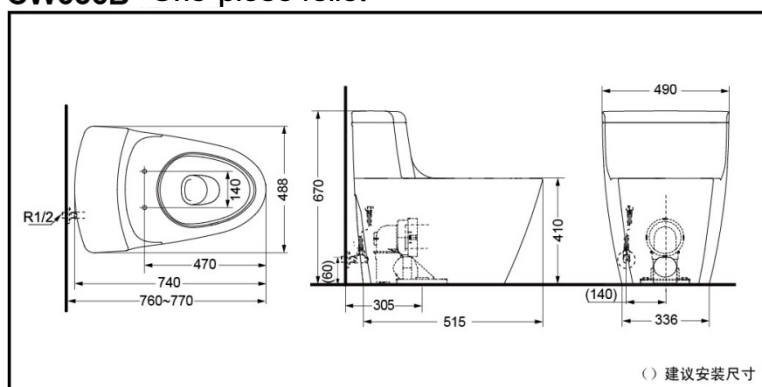

TOTO

One-piece Toilet

CW636B

CW636B

Cefiontect

Reduce
The Water

Tornado
Flushing

FEATURES

- Energetic streamline appearance design.
- 3/4.5 liters dual flushing system.
- 3D tornado flushing.
- CefionTect applied.
- Debris, mold and bacteria being prevented from sticking to ceramic surfaces leads to fewer chemicals and water in cleaning .

CW636B One-piece Toilet

*TOTO(CHINA) CO.,LTD. All rights reserved.

SPECIFICS

Size: 740*488*670mm

Water use: 3/4.5L

Drainage: floor drain

Flush system:

3D tornado flushing

Rough-in: 305mm

Water supply:

0.05MPa(dynamic pressure)~

0.75MPa(static pressure)

OTHERS

Recommend fittings:

Lid TC389CVK