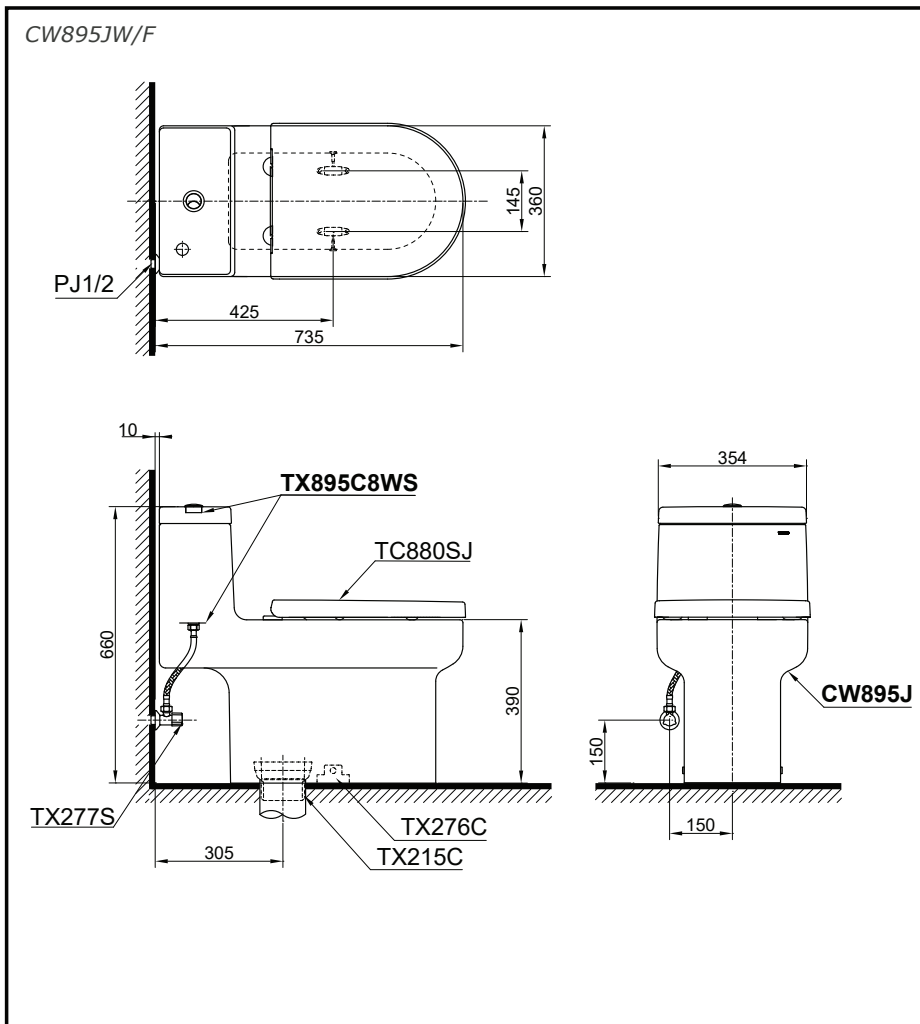

### Specifications

Flush System	: Wash Down
Water Use	: 4.5L / 3L
Rough-in	: 305 mm
Bowl Shape	: Elongated
Water Pressure	: 0.05Mpa~0.75Mpa
Size	: 360W x 720D x 660H mm

### Parts description

- **CW895J**  
Elongated Closet Bowl (S-Trap)  
(Rough-in 305)
- **TX895C8WS**  
Dual Flush Tank Trim w/o Stop Valve for  
CW895J
- **TC880SJ**  
Duroplast Seat & Cover w/ Metal Hinges & Soft  
Closing
- **TX277S**  
Stop Valve w/ Flexible Hose
- **TX215C**  
Slip-In Connector
- **TX276C**  
Fixing Bracket