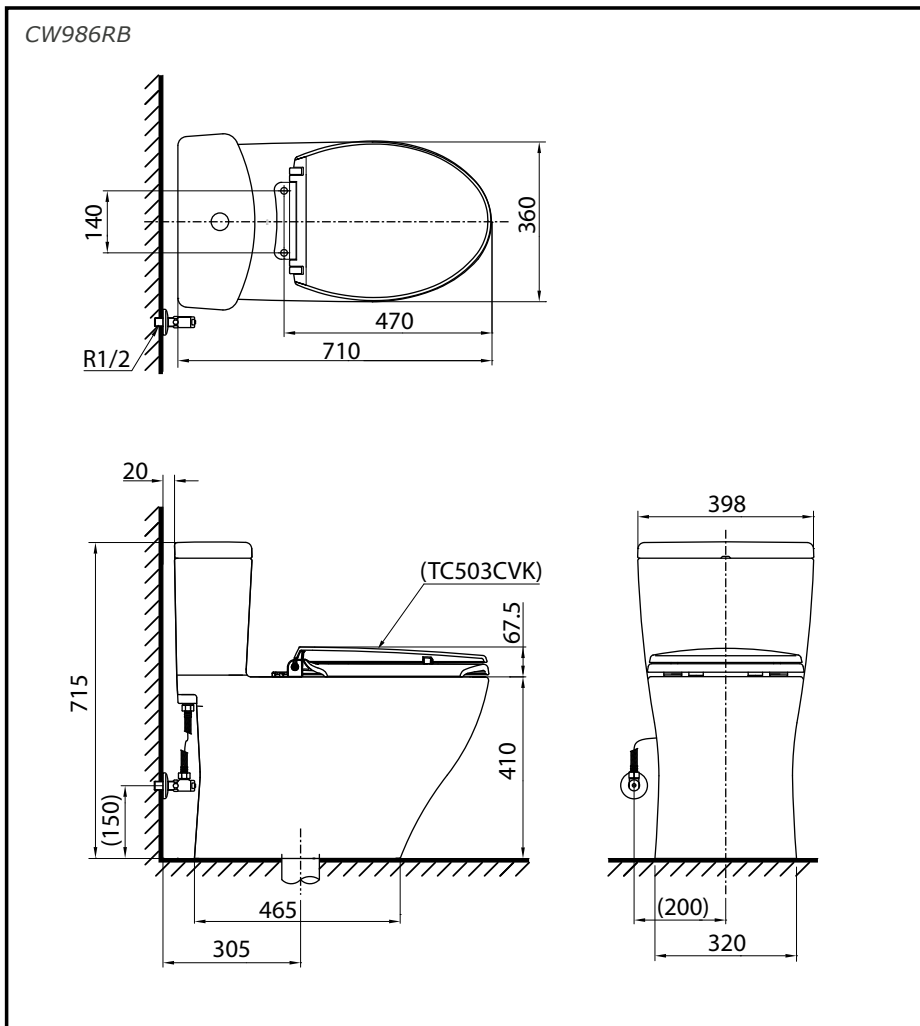

Colors

White (cefiontect)

Please consult a TOTO representative for details