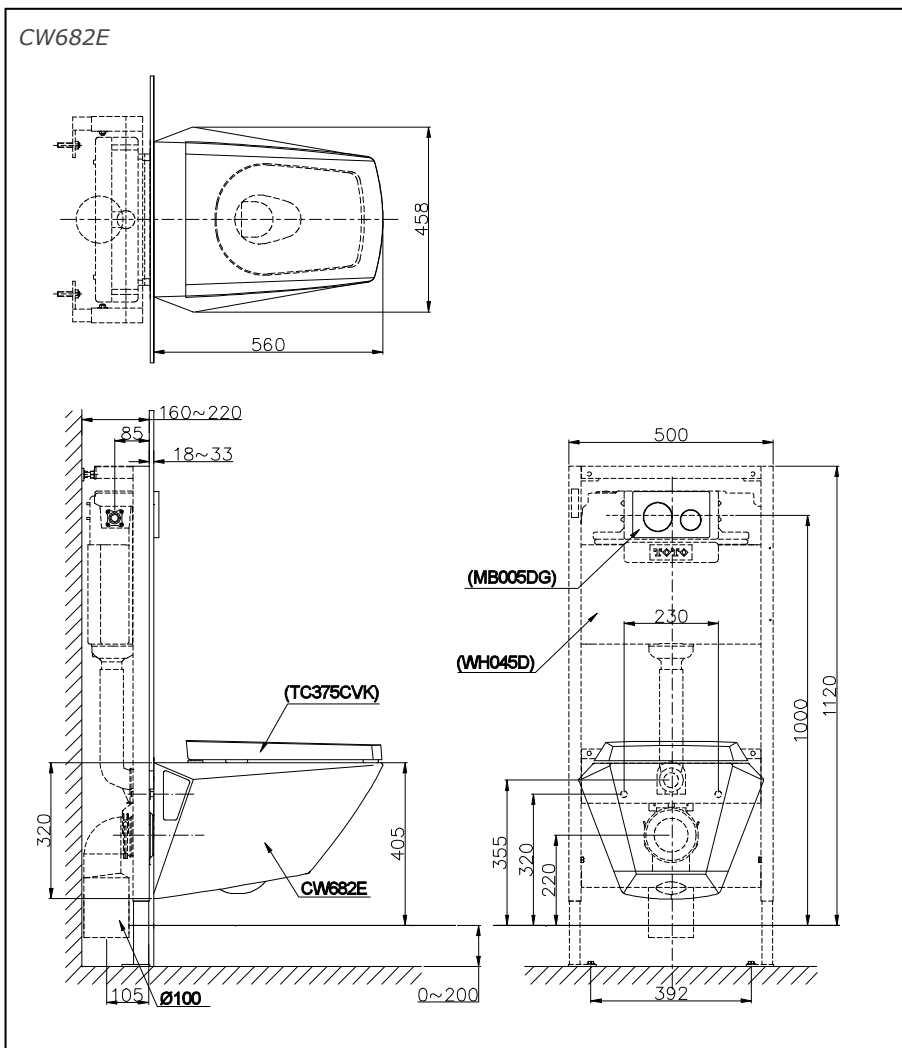

Jewelhex
Wall Hung Toilet (for concealed cistern)

Features

- Dual flush system
- Wall hung type, easy cleaning
- The Jewelhex suite :
Matching toilets, lavatories, bidets and bathtubs

Specifications

- Flush System : Wash Down, Dual Flush
 Water Use : 6/3L
 Rough-in : H=220mm
 Size : 452W x 560D x 320H mm
 Water Pressure : 0.05MPa ~ 0.75MPa

Parts Description

Fittings included,
Seat & Cover not included

Optional Parts

- **TC375CVK**
Seat & Cover

Colors

White

Please consult a TOTO representative for details