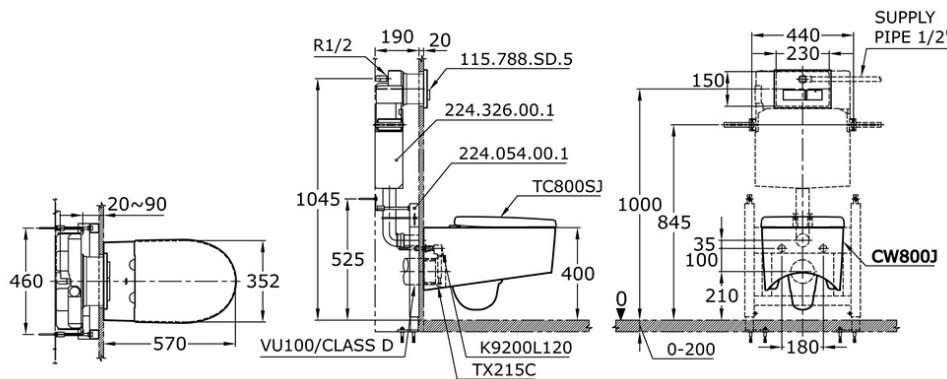

CW800J

IDR 13,350,000.00

Wall Hung

4.5 / 3 L Dual Flush

Solid Duroplast Seat & Cover

Rough-in: 210 mm

Bowl Shape: European

CW 800 J

Some products may not be available in your area

Prices indicated are manufacturer's suggested retail price, prices may change anytime without notice.

Please check with your nearest reseller for updated prices.

Prices shown for lavatory does not include faucet.