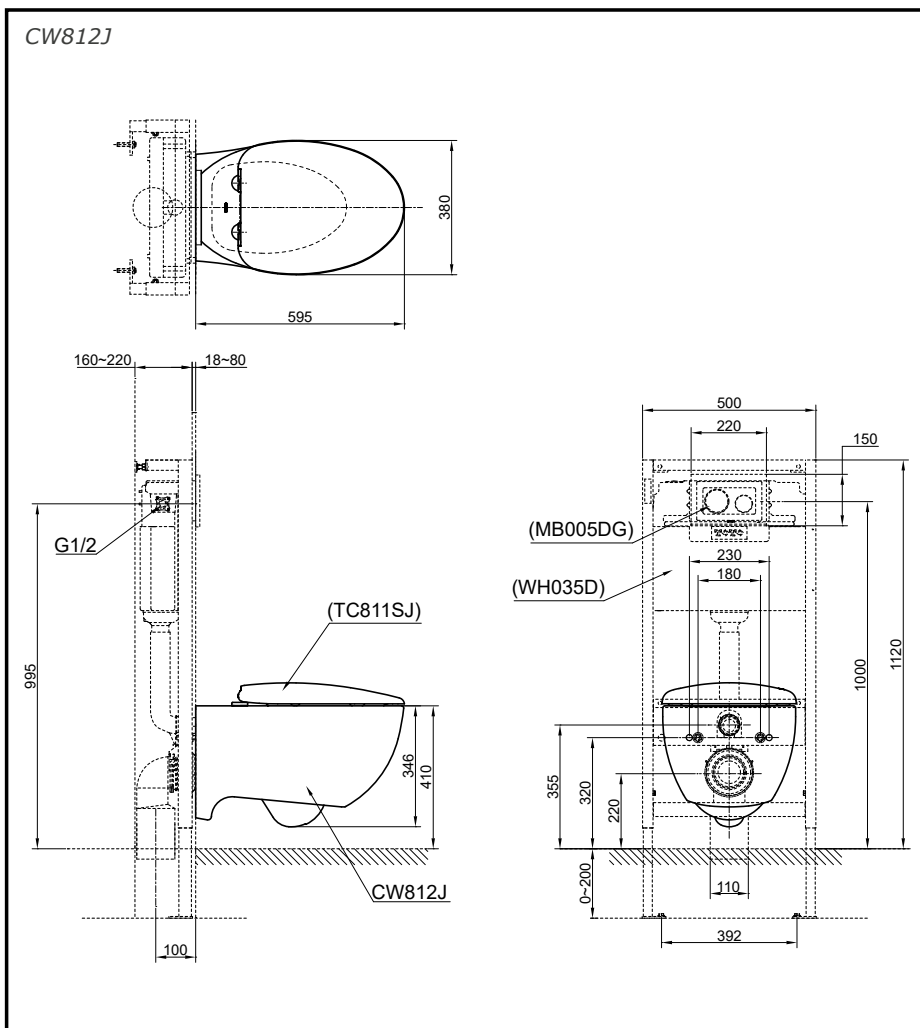

Colors

White

Please consult a TOTO representative for details