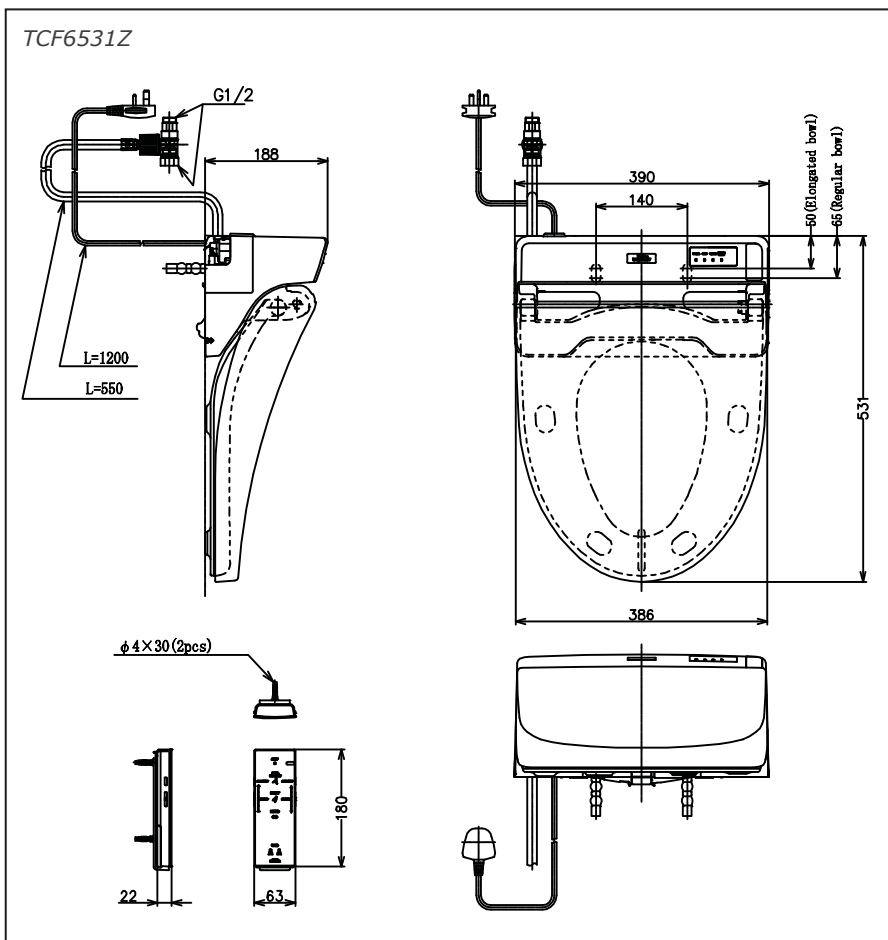

TOTO
GREEN
CHALLENGE

Specifications

Water Pressure : 0.05MPa~0.75MPa
 Power Rating : 220~240V , 50/60Hz , 264~309W
 Length of Power Cord : 1.2m
 Material : Plastic
 Size : 390W x 531D x 188H mm

Parts description

- **TCF6531Z**
WASHLET
Elongated/Regular bowl adjustable

Colors

White

Please consult a TOTO representative for details

Caution: WASHLET may not fit certain toilet bowl design.
 Please check the compatibility of WASHLET and your toilet bowl prior purchase